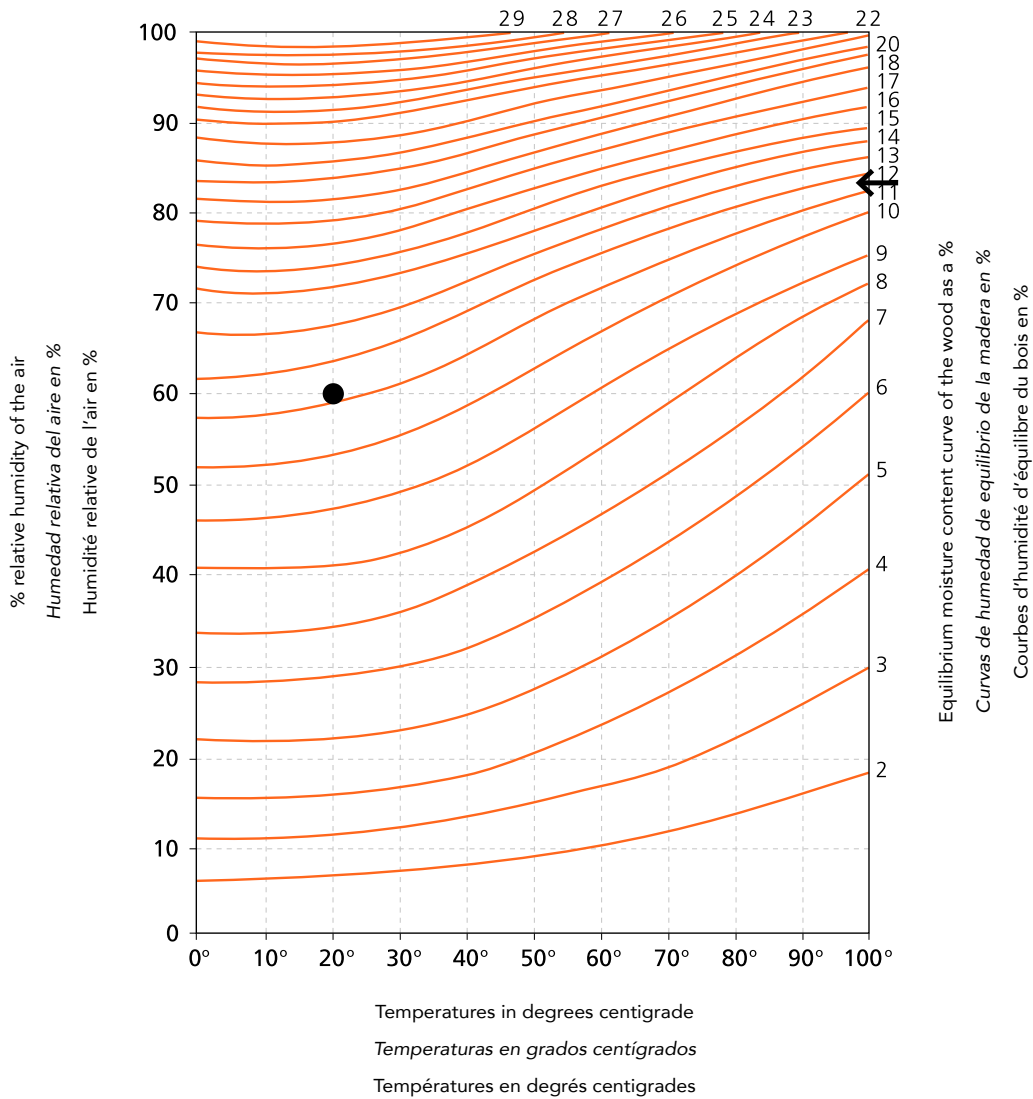

HYGROSCOPIC EQUILIBRIUM MOISTURE CONTENT OF WOOD / HUMEDAD EQUILIBRIO HIGROSCÓPICO DE LA MADERA / HUMIDITÉ ÉQUILIBRE HYGROSCOPIQUE DU BOIS

Natural Wood

The Kollman Calculator is a value that determines the hygroscopic equilibrium of wood. Taking into account the relative humidity and temperature levels in the room, we can determine the wood's internal moisture content, which tells us whether it has the optimal conditions for installation. For example, in a property whose hygrometric conditions are: RH 60% and temperature 20°C, the moisture content of the wood should range from 11% to 12%. Any value above or below this range indicates that the wood is being subjected to stress, which may cause deformations or cracks in the boards.

El Abaco de Kollman es un valor que marca el equilibrio higroscópico de la madera. Teniendo en cuenta los datos de la humedad relativa y temperatura de la estancia podemos saber la humedad interna de la madera, que nos marcará si ésta tiene las condiciones óptimas para ser instalada. Por ejemplo, en una vivienda cuyas condiciones higrométricas son: Hr 60% y T 20°C; la humedad de la madera debe oscilar entre el 11% y 12%. Cualquier valor que esté por encima o por debajo de este resultado indica que la madera está sometida a estrés, lo que puede provocar deformaciones o grietas en las tablas.

L'abaque de Kollman est une valeur qui définit l'équilibre hygroscopique du bois. En tenant compte de l'humidité relative et la température d'une pièce, on peut déterminer l'humidité interne du bois, ce qui permet de savoir si ses conditions sont optimales la pose. Par exemple, dans une habitation présentant les conditions hygrométriques suivantes: Hr = 60% et T = 20°C; l'humidité du bois doit varier entre 11% et 12%. Tout résultat non compris entre ces valeurs indique que le bois est soumis à des contraintes, ce qui peut entraîner des déformations ou des fissures des planches.