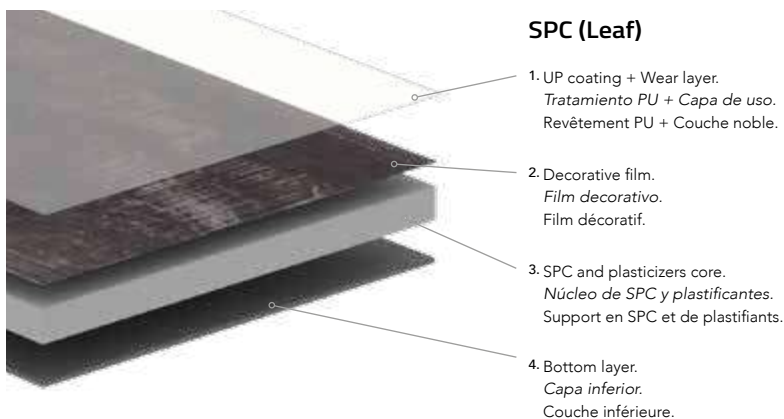

CONSTRUCTION / CONSTRUCCIÓN / CONSTRUCTION

L'Antic Colonial's LINKFLOOR flooring is composed of different layers, depending on the collection.
Los pavimentos LINKFLOOR de L'Antic Colonial se componen de diferentes capas dependiendo de la colección.
Les sols LINKFLOOR de L'Antic Colonial sont constituées de plusieurs couches qui varient selon la collection.