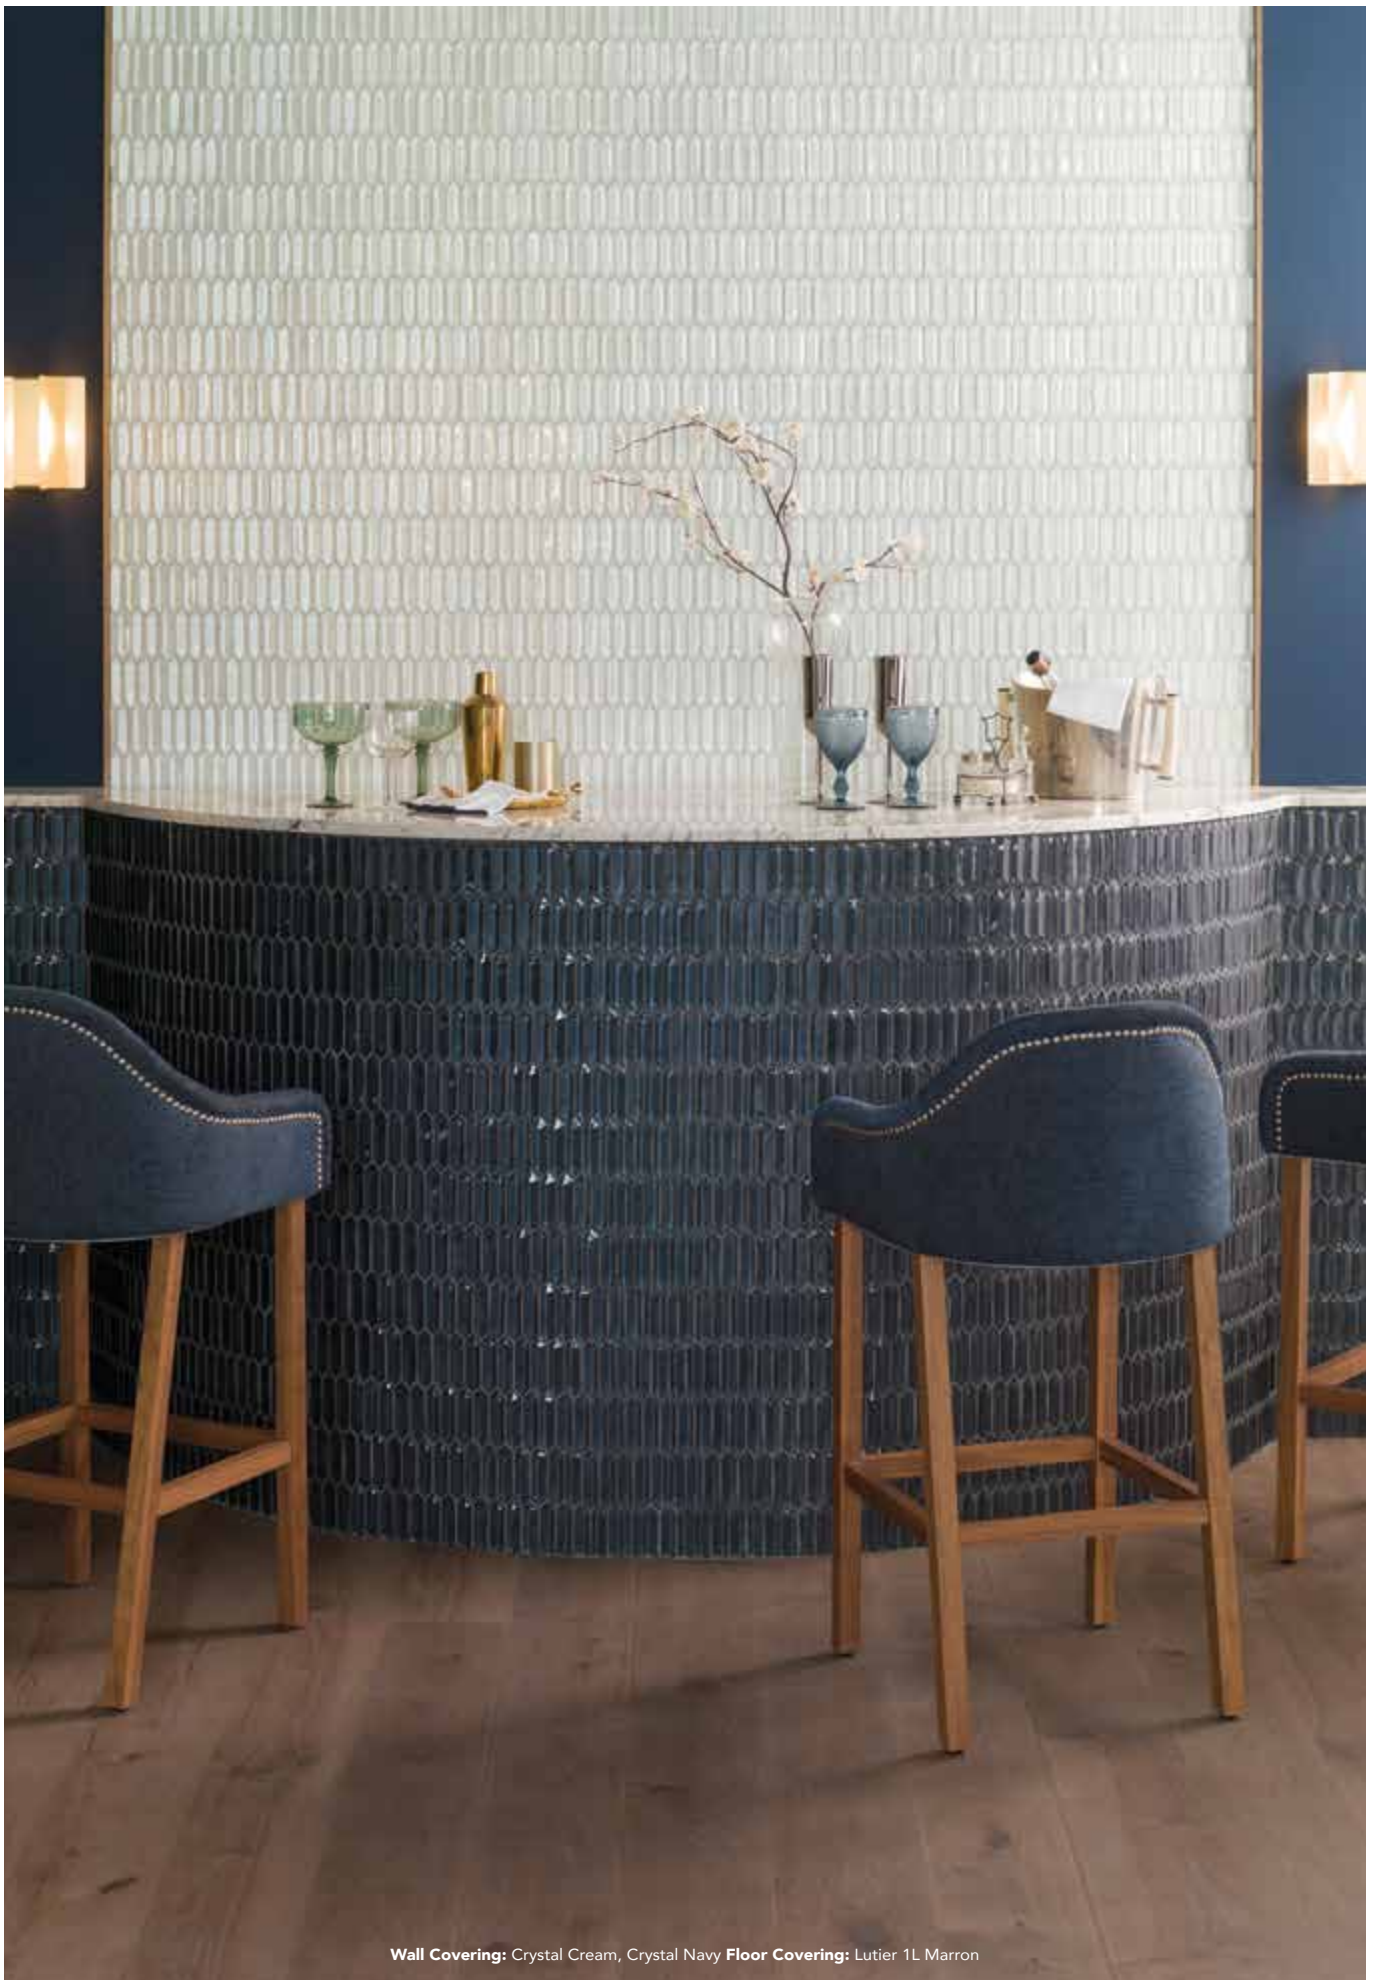

GLASS MOSAICS - CRYSTAL

Wall Covering: Crystal Cream, Crystal Navy Floor Covering: Lutier 1L Marron