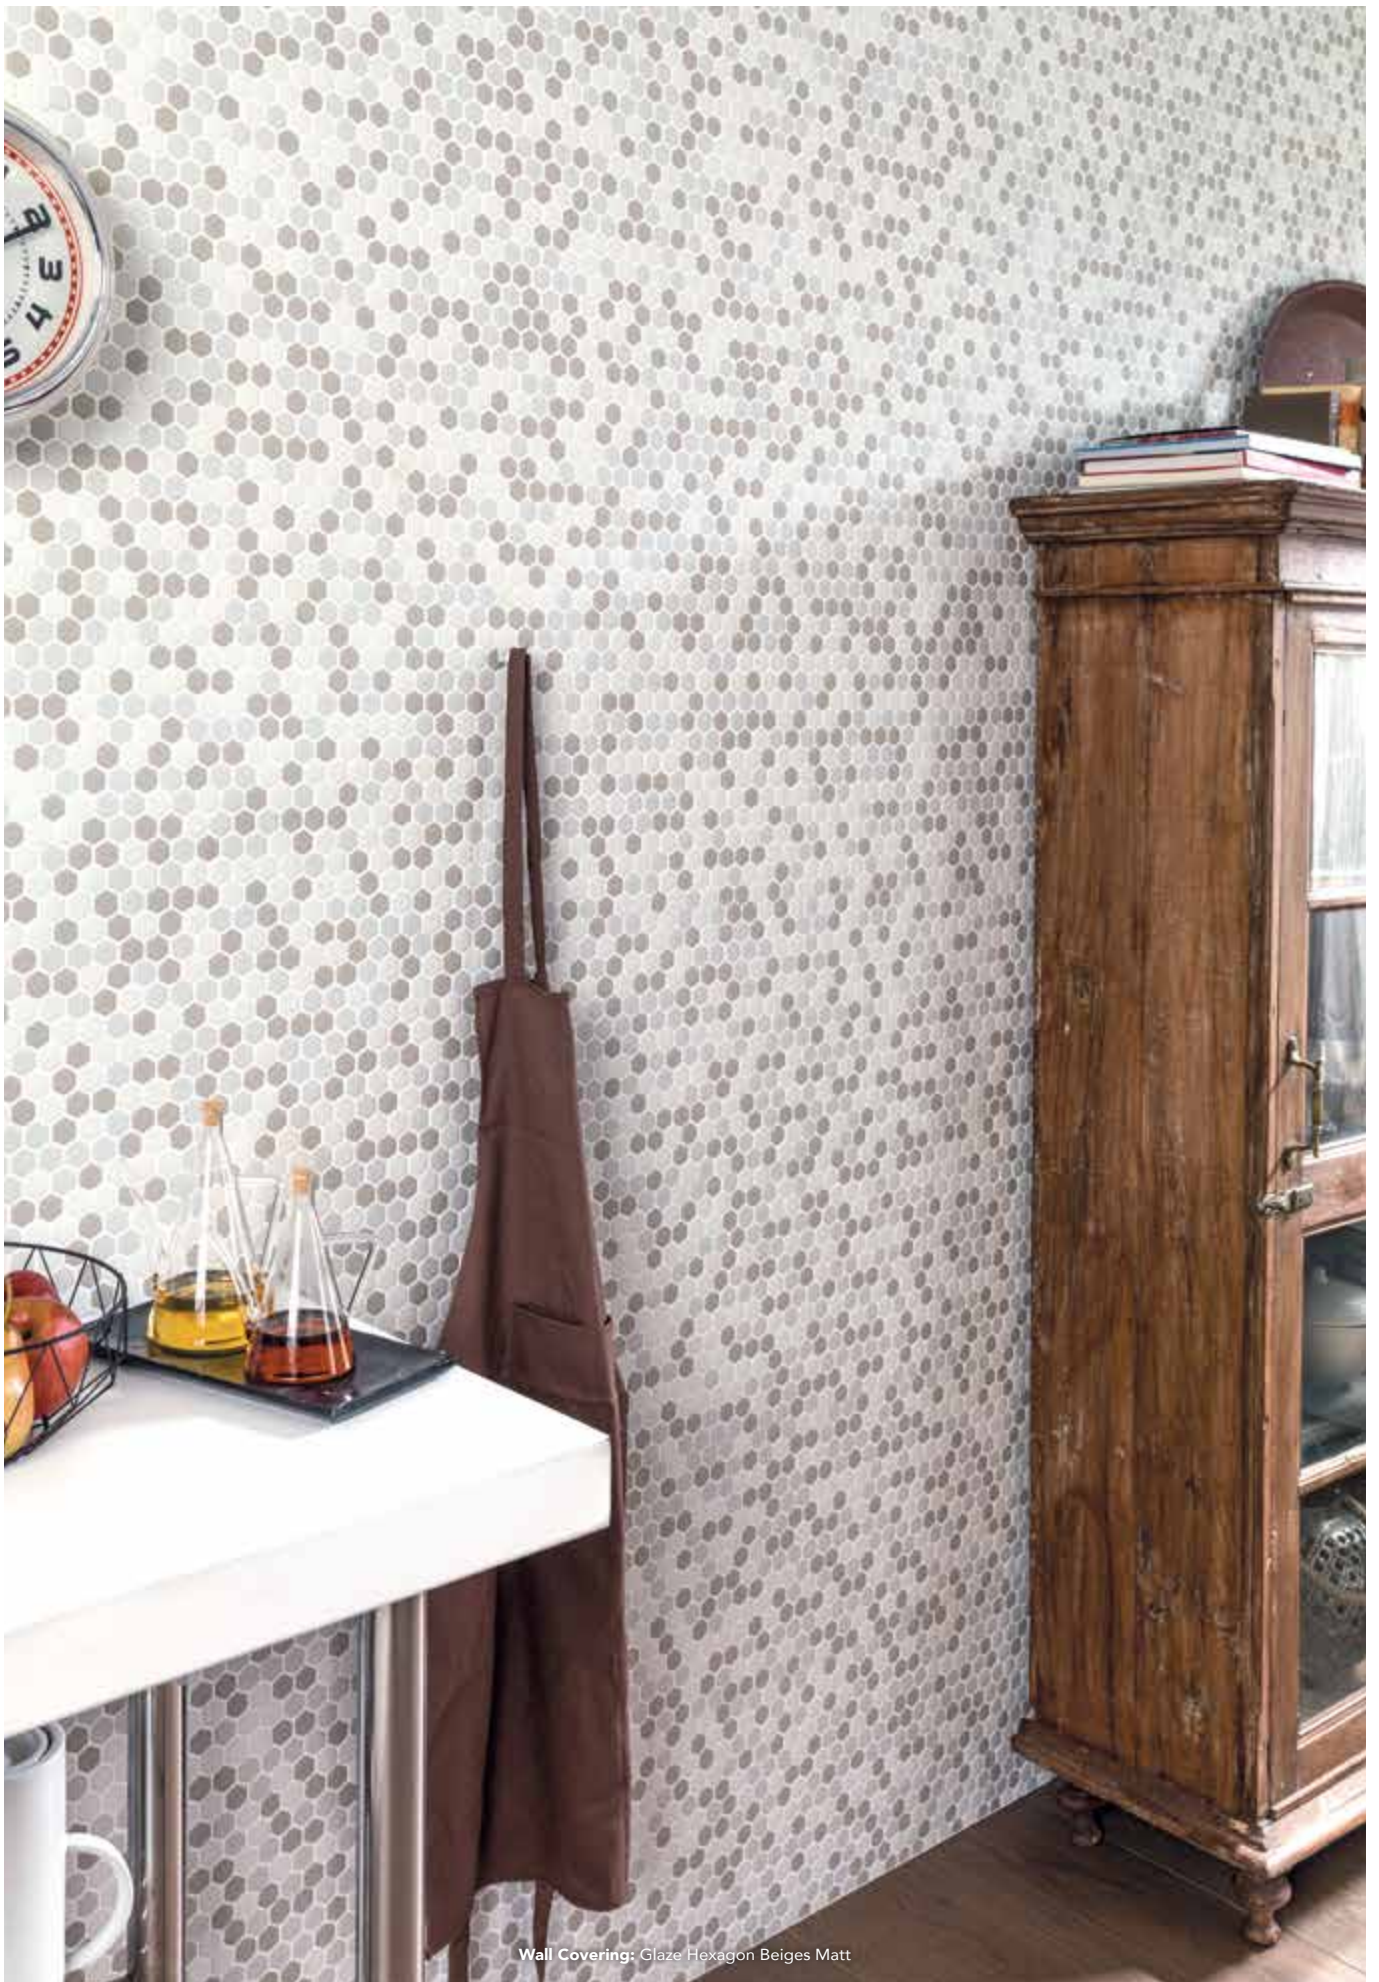

## GLASS MOSAICS - GLAZE

Wall Covering: Glaze Hexagon Beiges Matt