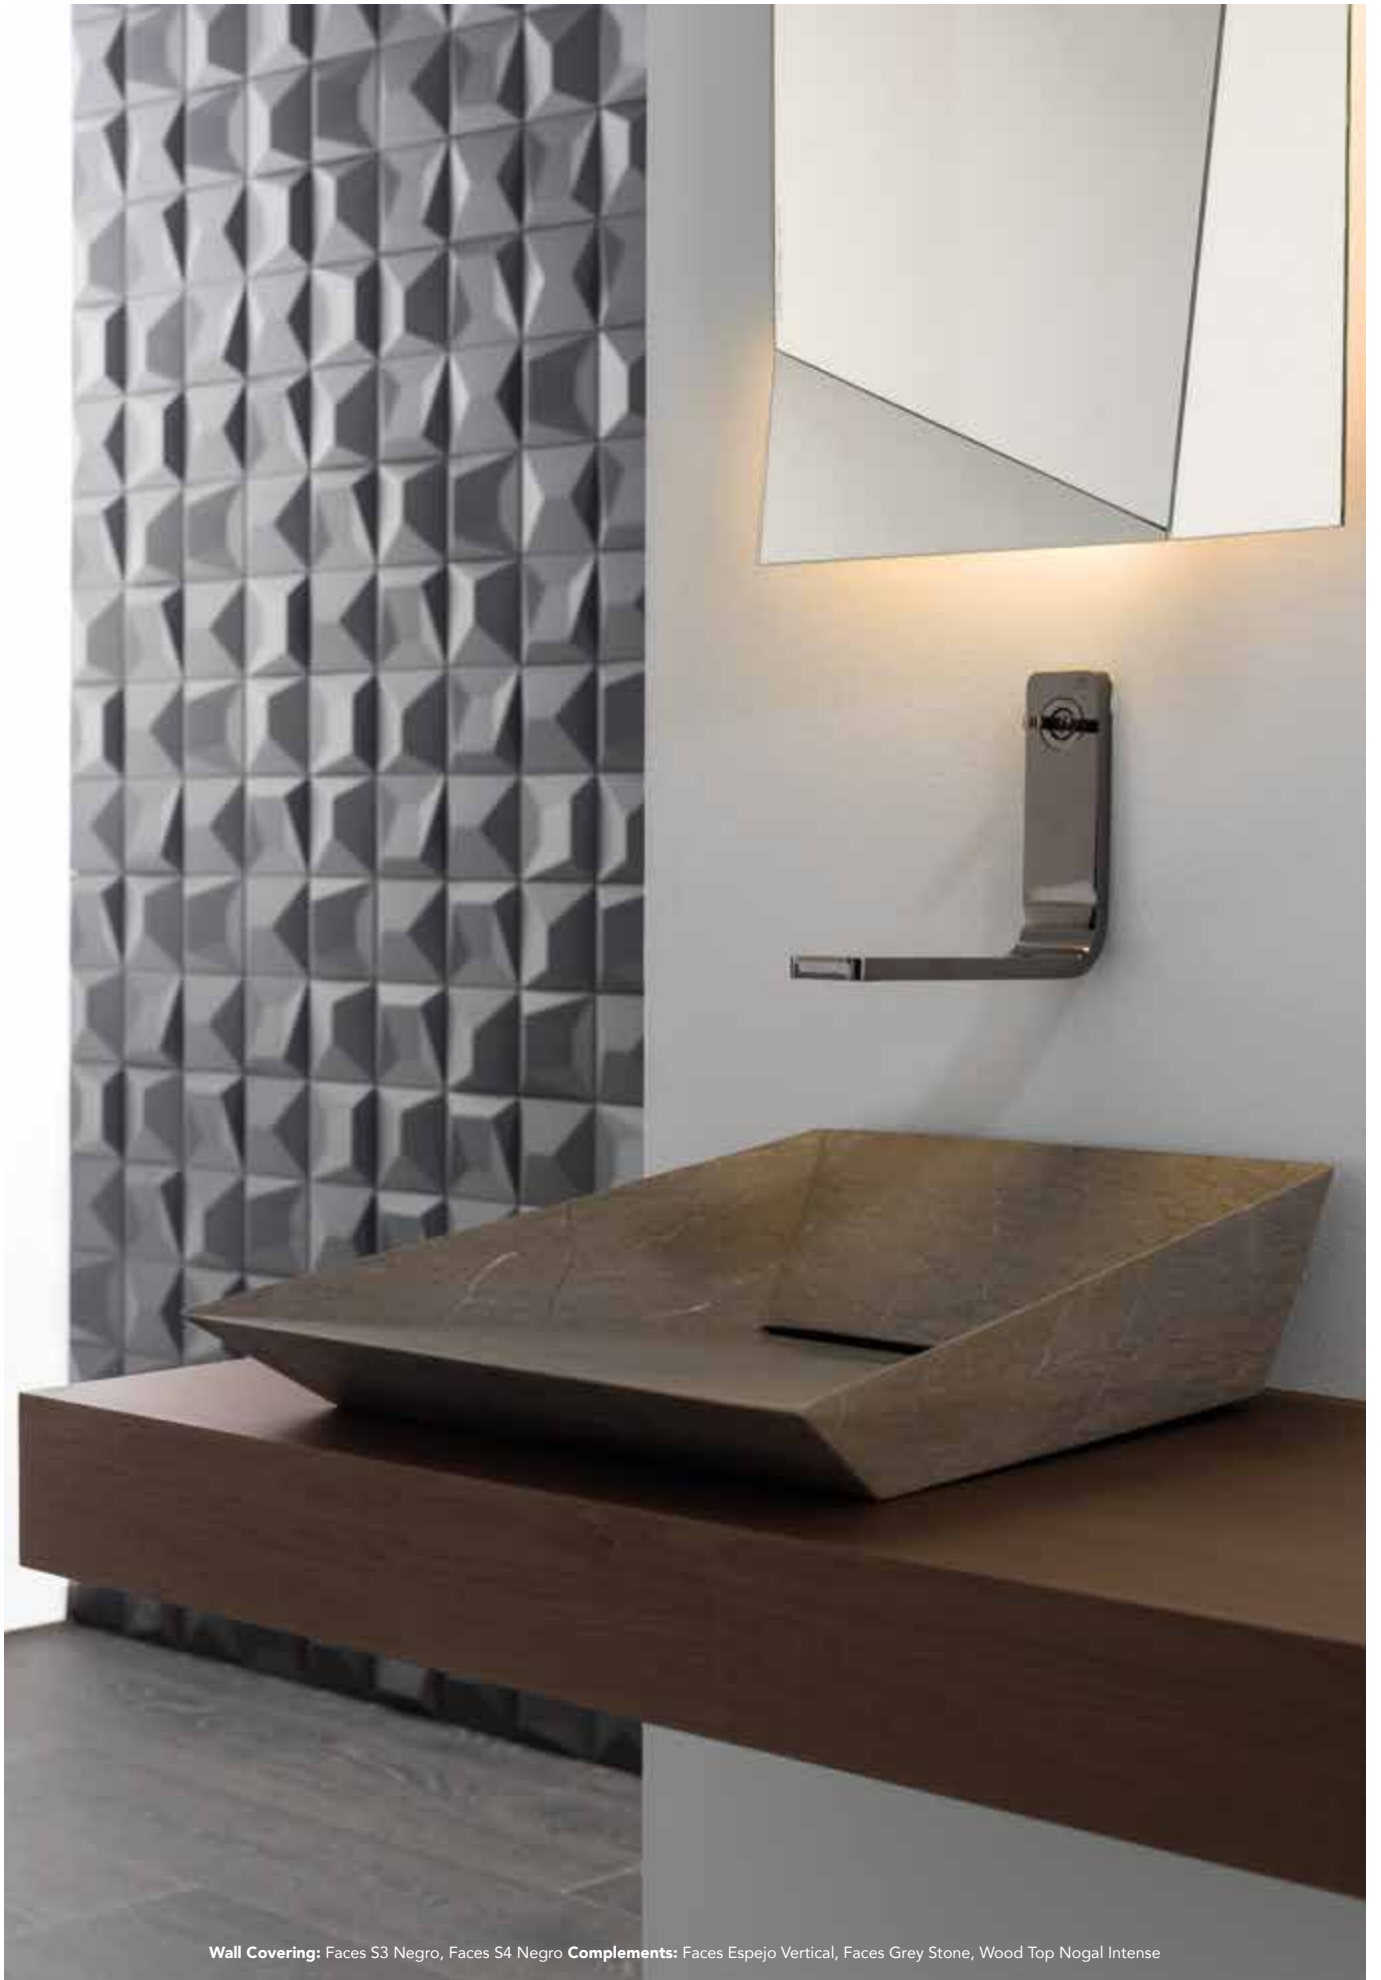

FACES
by Ramón Esteve

Wall Covering: Faces S3 Negro, Faces S4 Negro **Complements:** Faces Espejo Vertical, Faces Grey Stone, Wood Top Nogal Intense