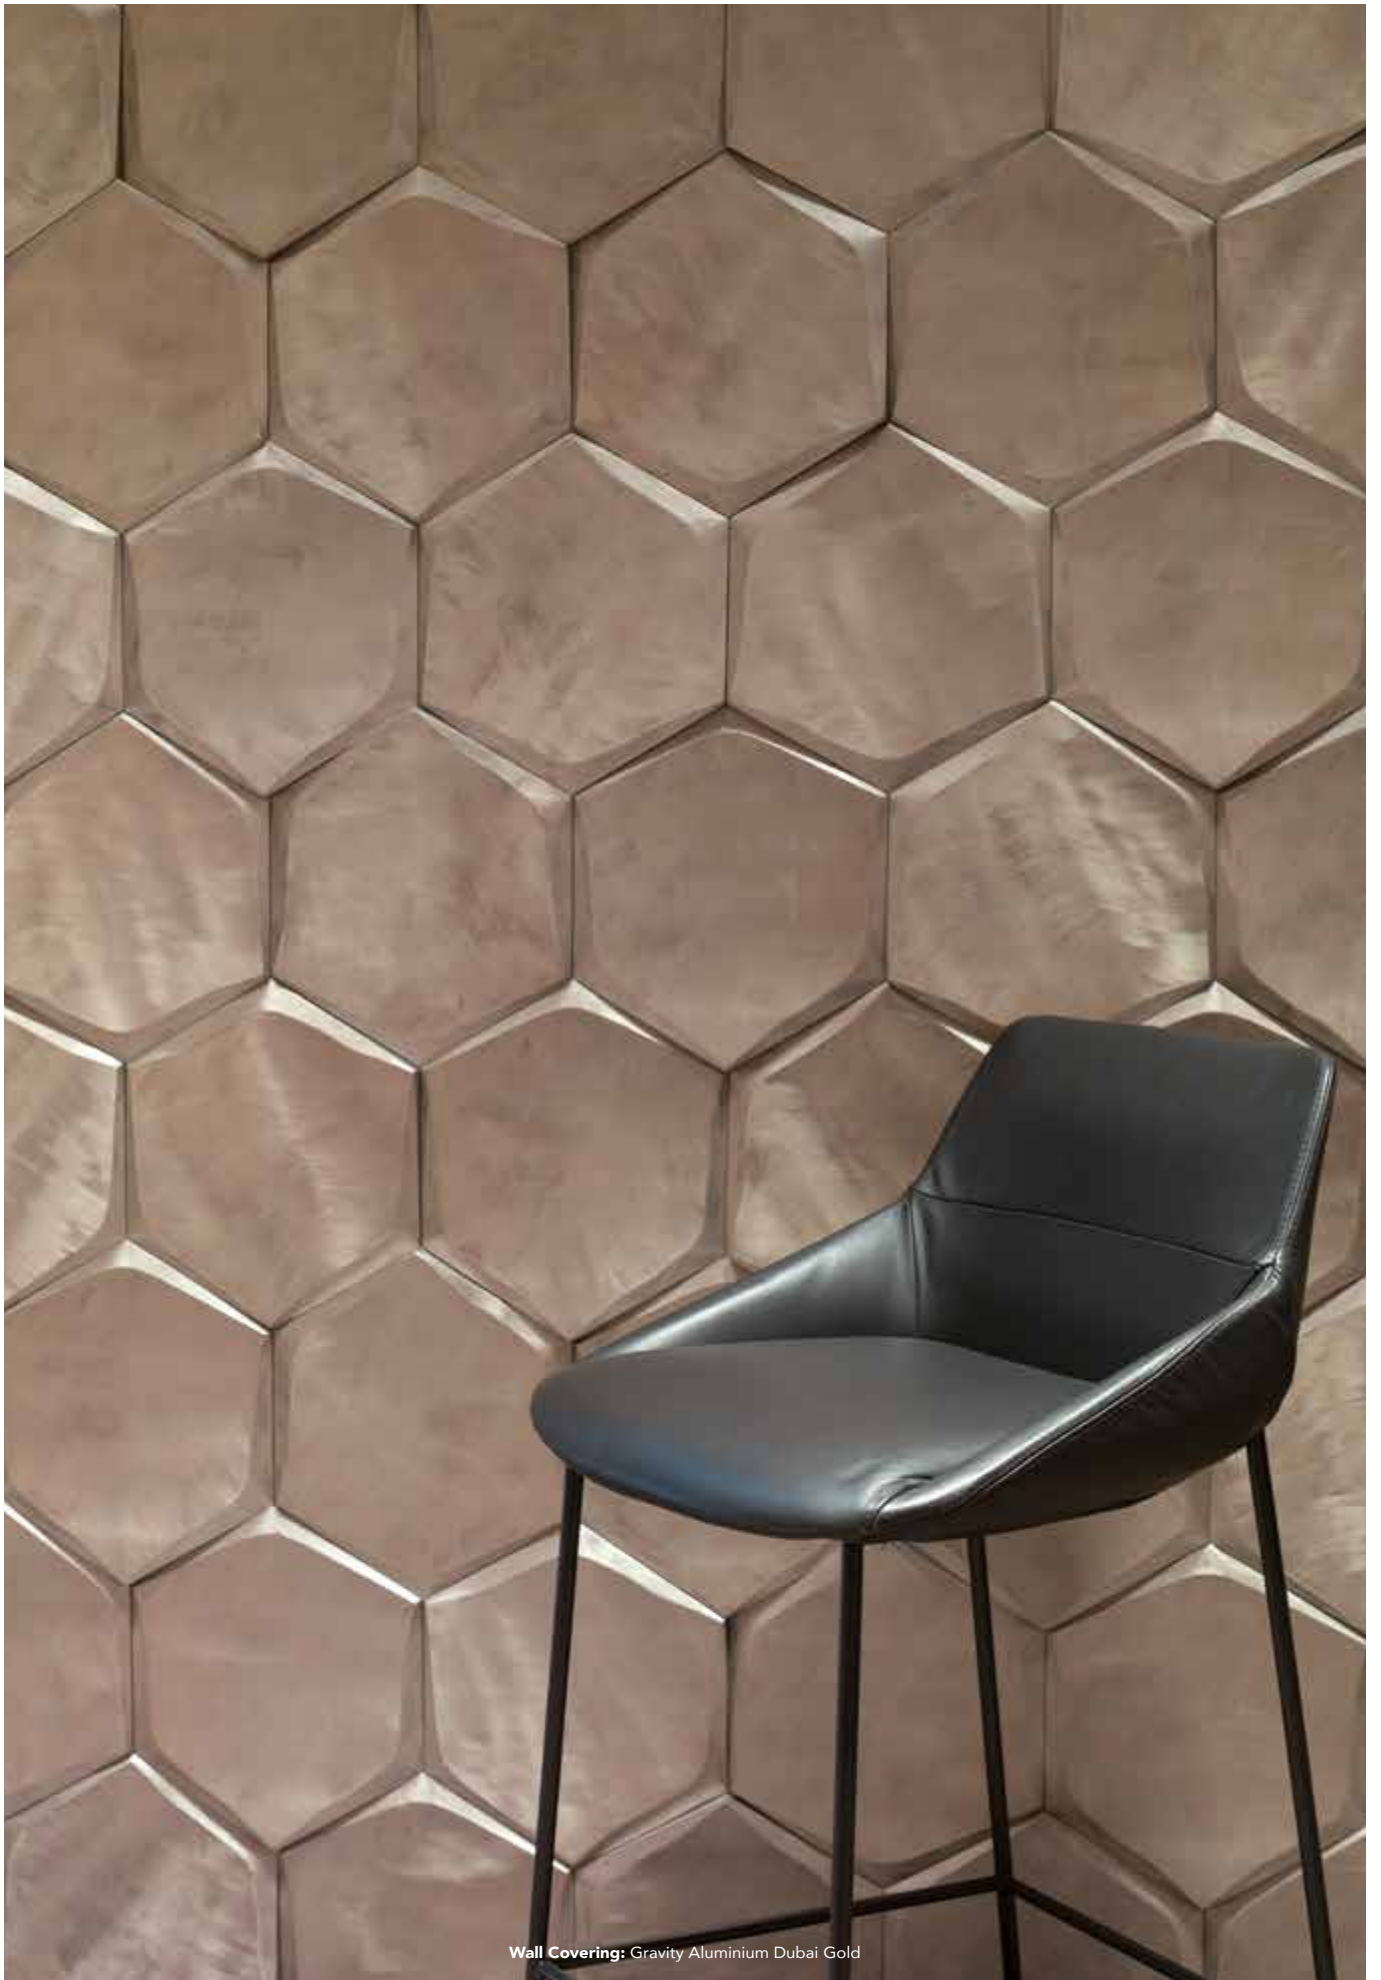

METAL MOSAICS - GRAVITY

Wall Covering: Gravity Aluminium Dubai Gold