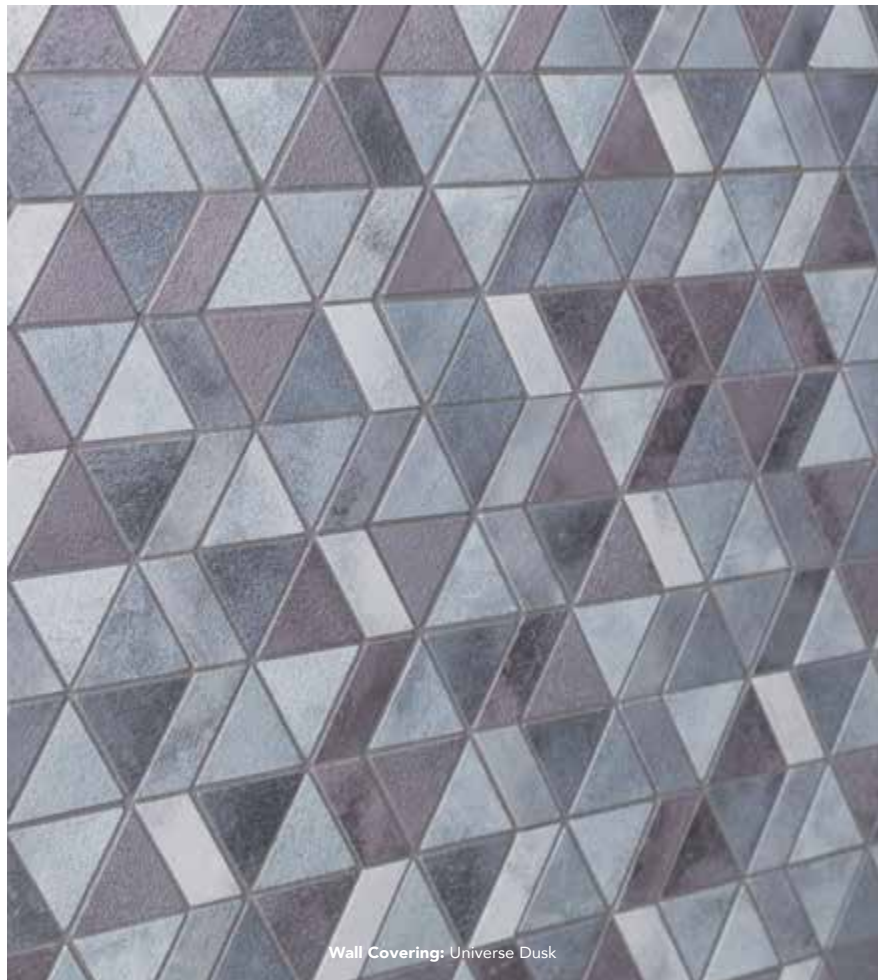

Wall Covering: Universe Dusk