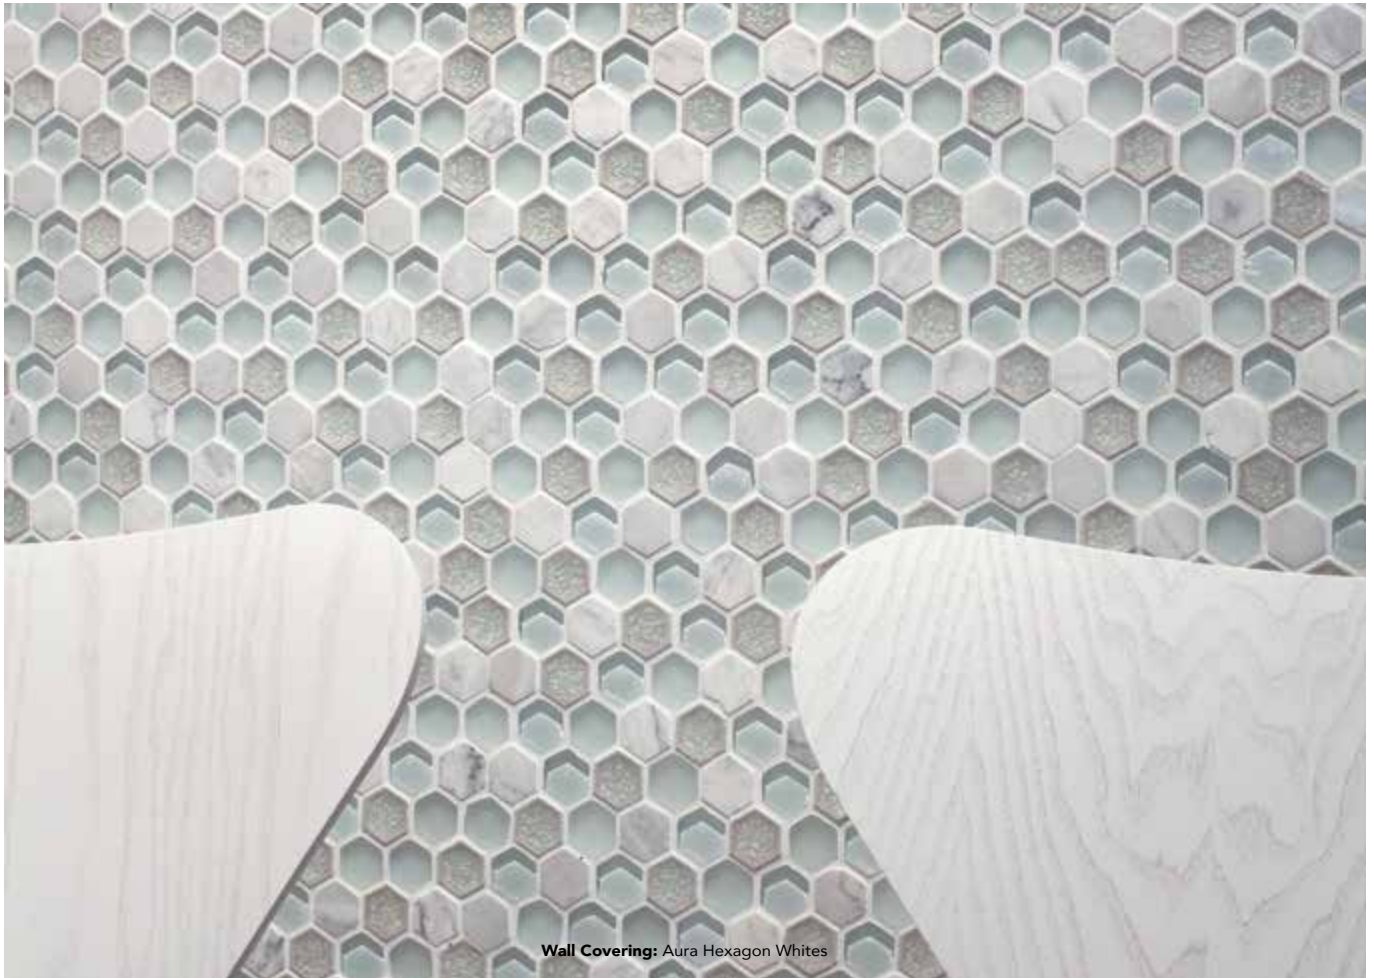

Wall Covering: Aura Hexagon Whites