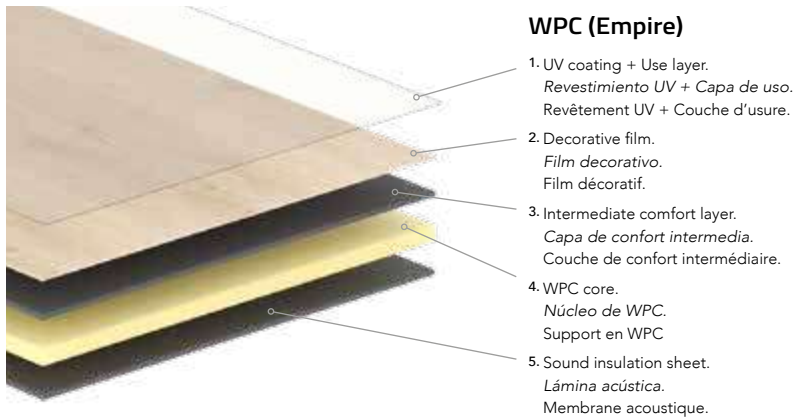

CONSTRUCTION / CONSTRUCCIÓN / CONSTRUCTION

L'Antic Colonial's LINKFLOOR flooring is composed of different layers, depending on the collection.
Los pavimentos LINKFLOOR de L'Antic Colonial se componen de diferentes capas dependiendo de la colección.
Les sols LINKFLOOR de L'Antic Colonial sont constituées de plusieurs couches qui varient selon la collection.