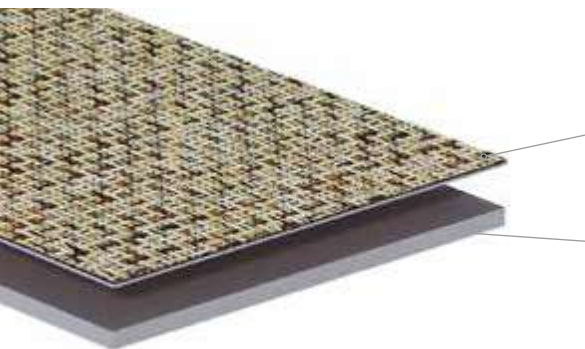

CONTRACT

1. Vinyl fabric composed of a vinyl compact-encapsulated polyester core.
  Tejido de vinilo compuesto por un núcleo de poliéster encapsulado en un compacto de vinilo.
  Tissu en vinyle constitué d'un cœur en entouré d'une enveloppe en vinyle.
2. Rigid PVC.
  PVC Rígido.
  PVC rigide.