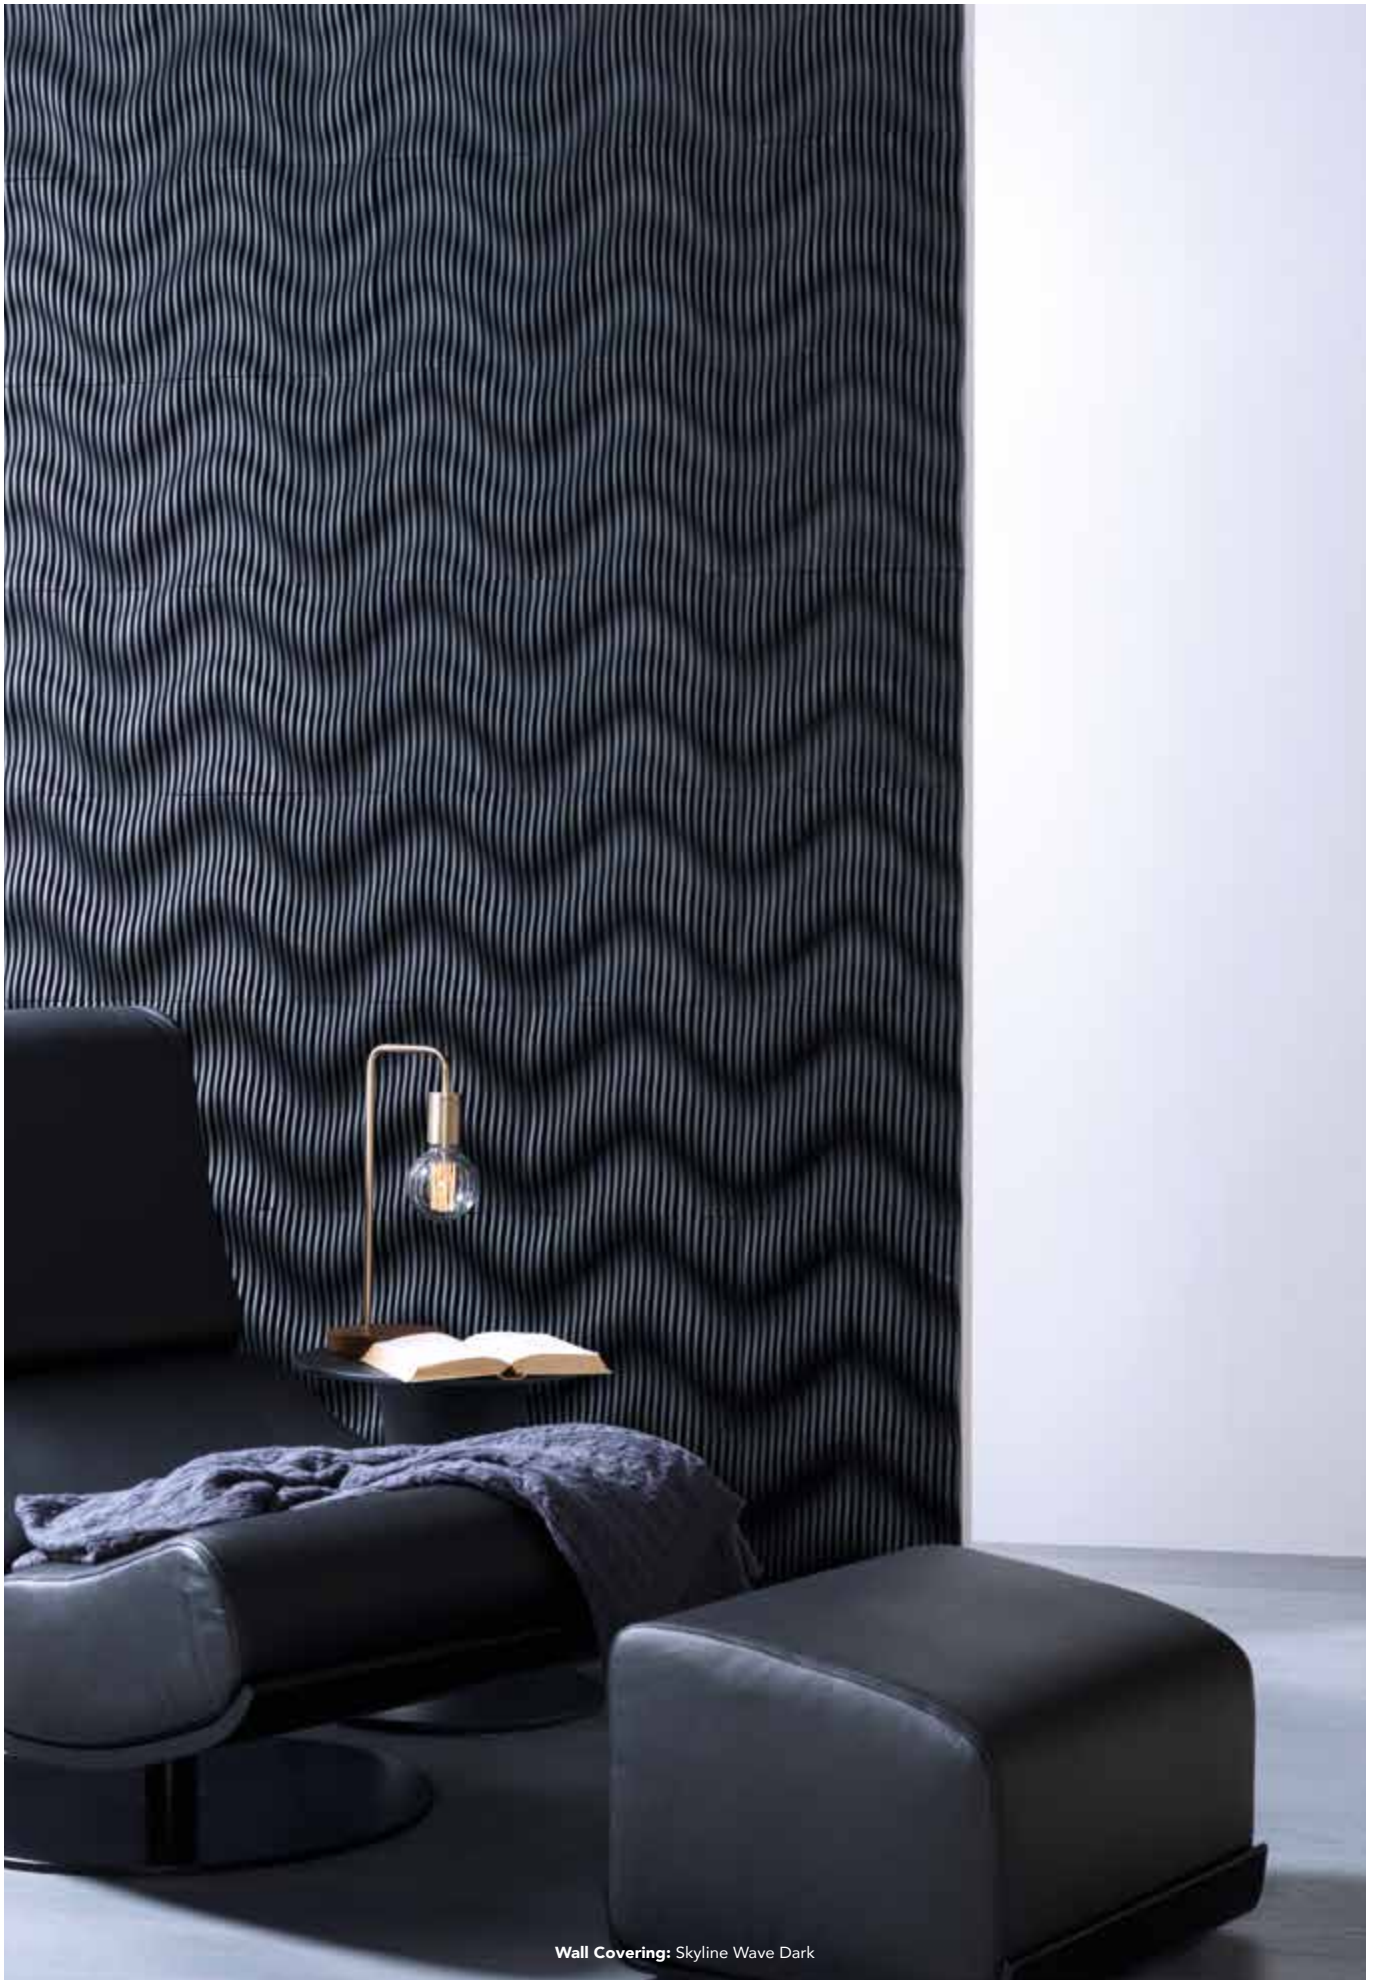

STONE MOSAICS - SKYLINE

Wall Covering: Skyline Wave Dark