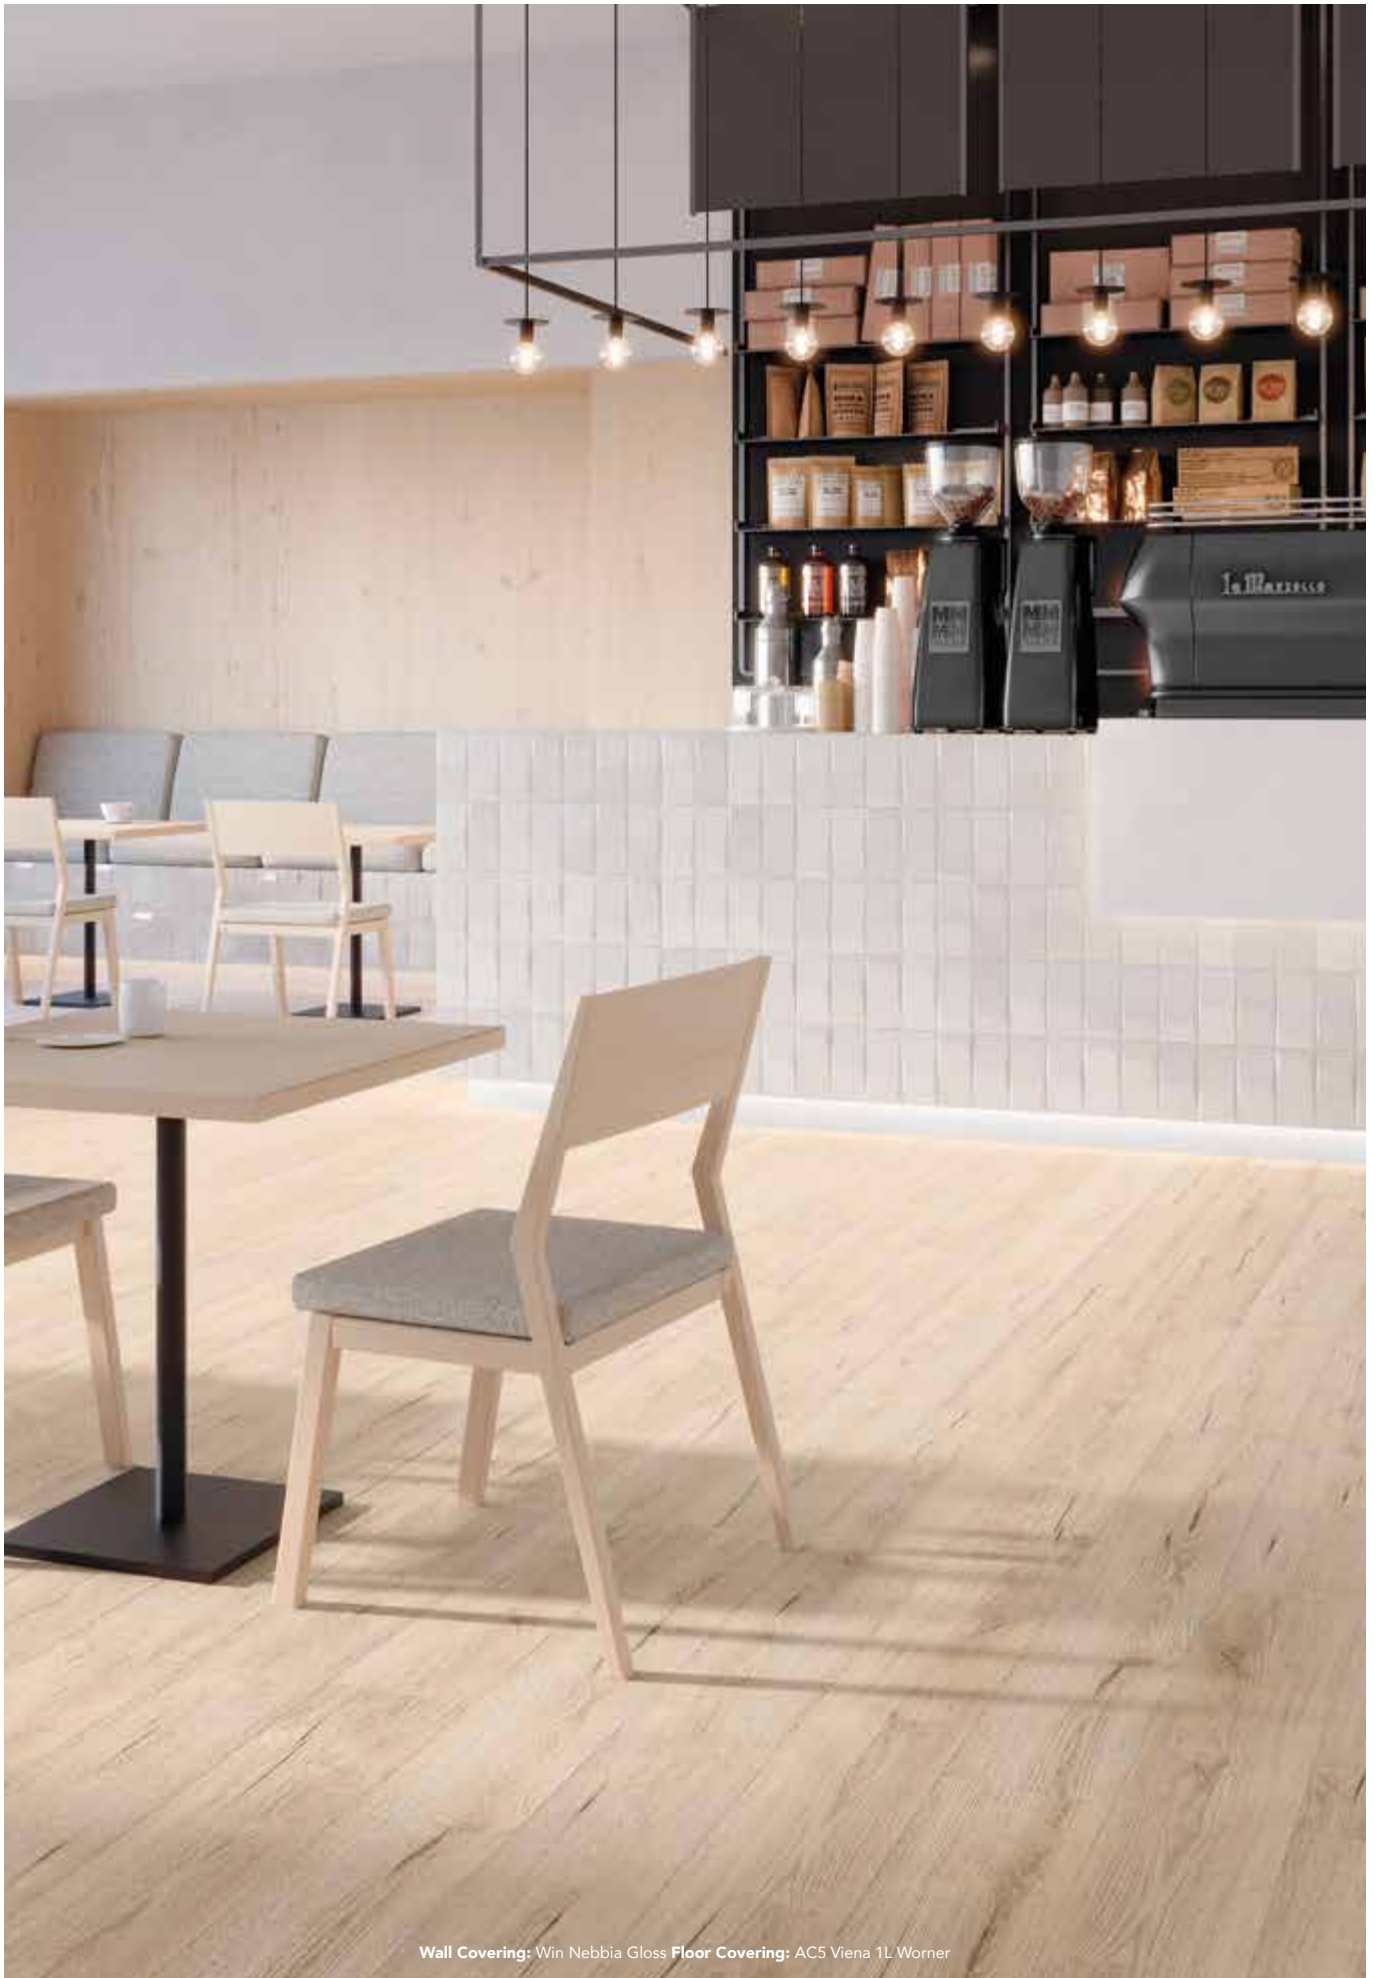

AC5 VIENA

Wall Covering: Win Nebbia Gloss Floor Covering: AC5 Viena 1L Worner