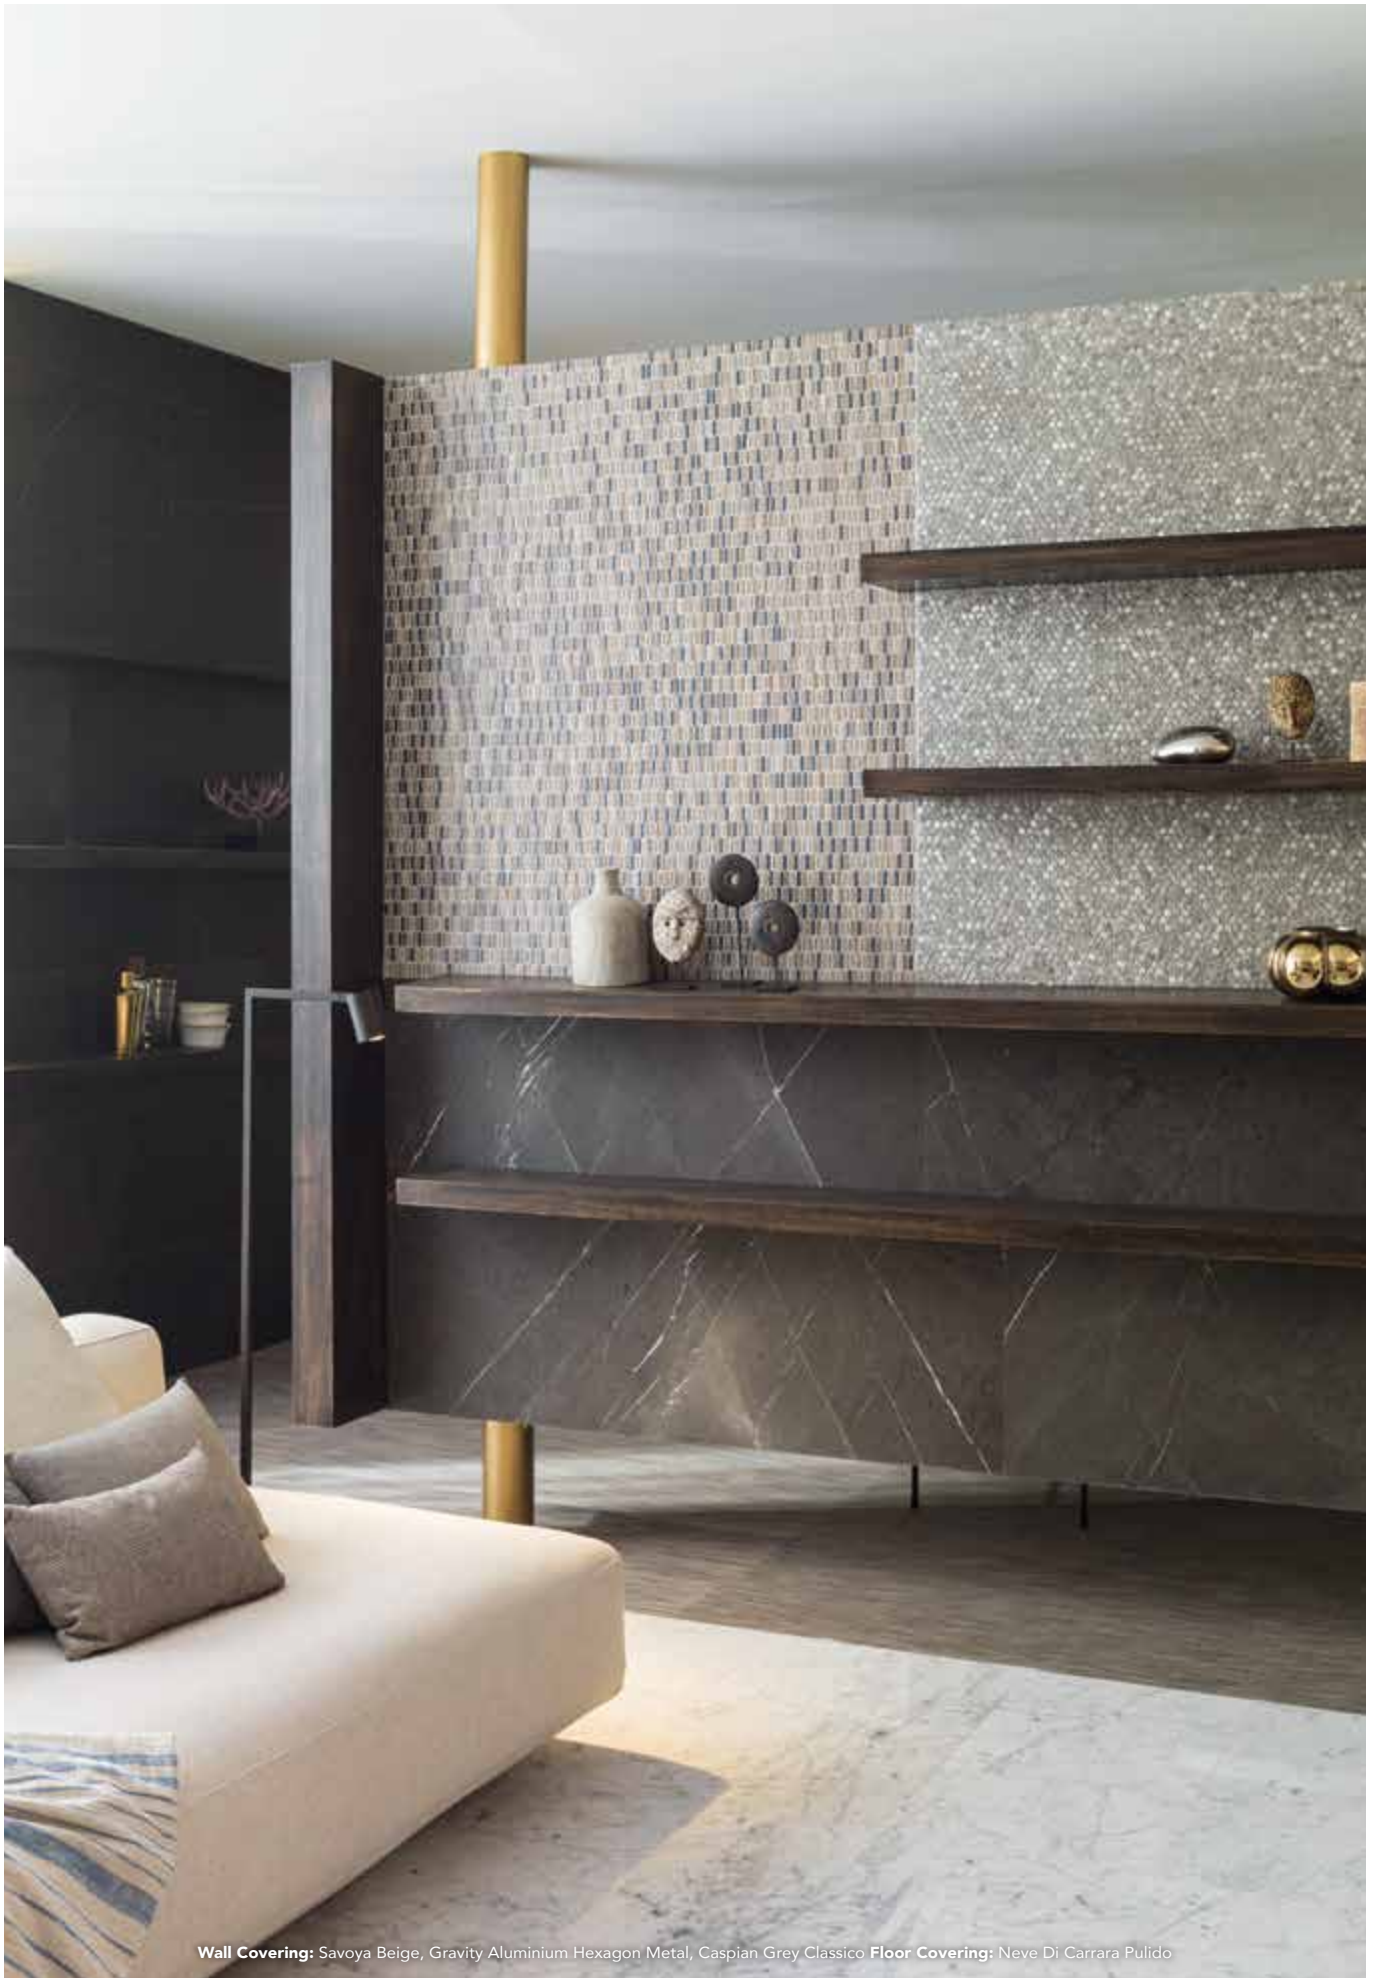

MIX MOSAICS - SAVOYA

Wall Covering: Savoya Beige, Gravity Aluminium Hexagon Metal, Caspian Grey Classico Floor Covering: Neve Di Carrara Pulido