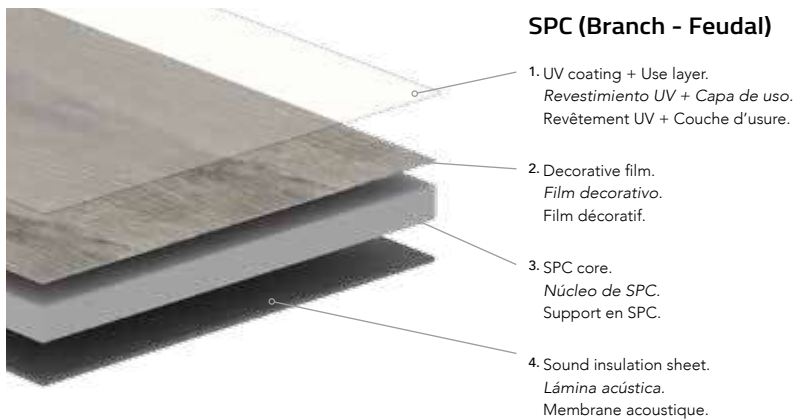

CONSTRUCTION / CONSTRUCCIÓN / CONSTRUCTION

L'Antic Colonial's LINKFLOOR flooring is composed of different layers, depending on the collection.
Los pavimentos LINKFLOOR de L'Antic Colonial se componen de diferentes capas dependiendo de la colección.
Les sols LINKFLOOR de L'Antic Colonial sont constituées de plusieurs couches qui varient selon la collection.